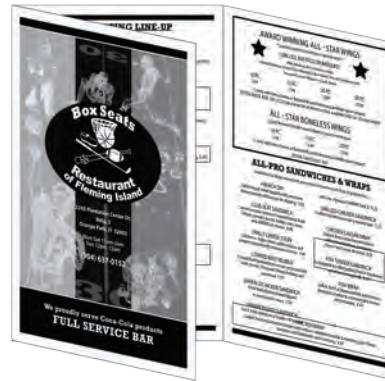

\$UPER PRICING on Take Out Menus!

Promote Business In An Economical Way!

Flat size: **8.5”h x 11”w**
 Folded size: 8.5”h x 5.5”w
 Paper: 60# gloss text
 Fold: Bi-fold
 Print: 4/4

Flat size: **8.5”h x 14”w**
 Folded size: 8.5”h x 4.7”w
 Paper: 60# gloss text
 Fold: Tri-fold
 Print: 4/4

Flat size: **8.5”h x 11”w**
 Folded size: 8.5”h x 5.5”w
 Paper: 70# uncoated text
 Fold: Bi-fold
 Print: 1/1

Flat size: **8.5”h x 14”w**
 Folded size: 8.5”h x 4.7”w
 Paper: 70# uncoated text
 Fold: Tri-fold
 Print: 1/1

**Menu
DESIGNS**
 A Division of David Dobbs Enterprises, Inc.

Production Time:
 Under 10,000: 7-10 days after proof approval
 Over 10,000: 6-8 weeks after proof approval

Pricing is based on customer supplying camera ready art; graphic design/layout fees not included