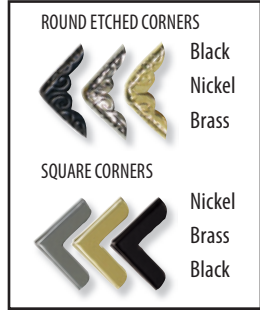

BISTRO

Designed like our Café covers, the Bistro is the perfect choice for a light-weight, flexible menu cover. It can be imprinted with your logo. Available in numerous styles and sizes, the Bistro is constructed from flexible lexide/leatherette material with matching edge trim and round brass corners. Clear vinyl pockets hold your menu securely in place.

Decoration Options

Foil Stamp • Screenprint

LEXIDE

ONE PANEL

ONE VIEW solid front panel

Item No.	Insert Size*
BIS-100	8½" x 5½"
BIS-110	11" x 8½"
BIS-120	14" x 8½"

TWO PANEL

TWO VIEWS solid front and back

Item No.	Insert Size*
BIS-201	8½" x 5½"
BIS-211	11" x 8½"
BIS-221	14" x 8½"

THREE PANEL

FOUR VIEWS solid front and back

Item No.	Insert Size*
BIS-301	8½" x 5½"
BIS-311	11" x 8½"
BIS-321	14" x 8½"

THREE VIEWS solid front only

VINYL

Decoration Options

Foil Stamp • Screenprint • Deboss

Corner Options

Brass • Nickel • Black

Upgrade Options

Padded Board

ONE PANEL