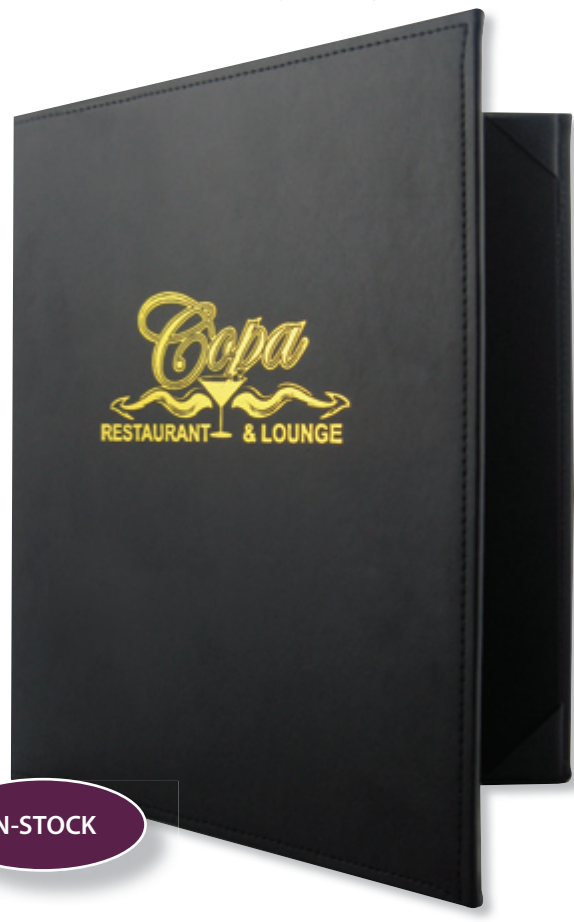

NEW ITEM

AVALON SERIES

Introducing the Avalon Series. Simulated leather is turned and stitched over rigid binders board. In stock covers are available with or without pre-cut window that allows you numerous custom decoration options including copper, brushed aluminum, wood, and full color graphics.

AVALON

IN-STOCK

TWO PANEL

TWO VIEWS

- Item No. Insert Size*
- ❖ PXA-205-AV 11" x 4¼"
 - ❖ PXA-210-AV 11" x 8½"
 - ❖ PXA-220-AV 14" x 8½"

TWO VIEWS WITH WINDOW

- Item No. Insert Size*
- ❖ PXA-205-AV-W 11" x 4¼"
 - ❖ PXA-210-AV-W 11" x 8½"
 - ❖ PXA-220-AV-W 14" x 8½"

FOUR PANEL

FOUR VIEWS (BOOKSTYLE)

- Item No. Insert Size*
- ❖ PXA-405-AV 11" x 4¼"
 - ❖ PXA-410-AV 11" x 8½"
 - ❖ PXA-420-AV 14" x 8½"

FOUR VIEWS WITH WINDOW (BOOKSTYLE)

- Item No. Insert Size*
- ❖ PXA-405-AV-W 11" x 4¼"
 - ❖ PXA-410-AV-W 11" x 8½"
 - ❖ PXA-420-AV-W 14" x 8½"