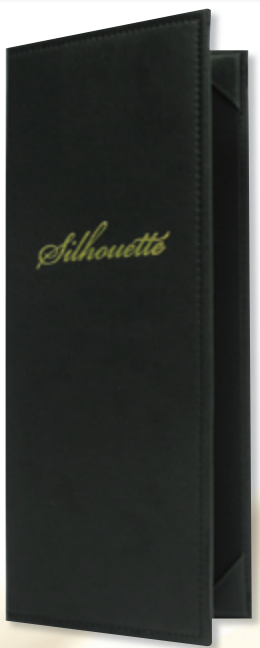

Deluxe Avalon Cover with Foil Stamped Logo