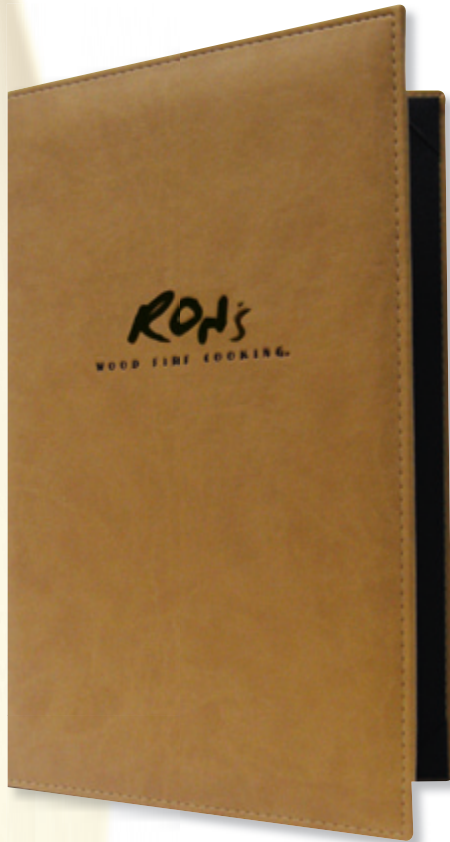

DELUXE PLAZA

Created with the classic look in mind, our Deluxe Plaza covers are the perfect choice for an upscale environment. Synthetic Italian Leather is hand turned over a padded board, with black imitation leather panels to complete the appearance. Designed to provide the look and feel of genuine leather without the cost. These covers also feature a decorative stitch for added elegance.

STANDARD COVER MATERIALS

Custom Cover Materials

Other colors and textures available upon request.

Decoration Options

Foil Stamp/Deboss • Screenprint/Deboss • Die Cut Window

ONE PANEL / ONE VIEW

Item No.	Insert Size*
PXA-100	8½" x 5½"
PXA-105	11" x 4¼"
PXA-110	11" x 8½"
PXA-120	14" x 8½"
PXA-130	11" x 5½"
PXA-140	14" x 4¼"

TWO PANEL / TWO VIEWS

Item No.	Insert Size*
PXA-200	8½" x 5½"
PXA-205	11" x 4¼"
PXA-210	11" x 8½"
PXA-220	14" x 8½"
PXA-230	11" x 5½"
PXA-240	14" x 4¼"

FOUR PANEL / FOUR VIEWS (BOOKSTYLE)

PXA-400	8½" x 5½"
PXA-405	11" x 4¼"
PXA-410	11" x 8½"
PXA-420	14" x 8½"
PXA-430	11" x 5½"
PXA-440	14" x 4¼"